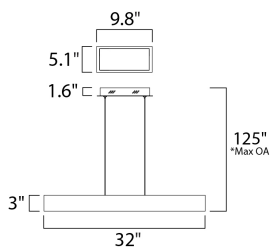

MEASUREMENTS

DIMENSION : 32" L x 0.5" W x 3" H
MAX OAH : 125" OAH
CANOPY : 9.8" W x 1.6" H x 9.8" L
HANGING WEIGHT : 3.37 lb

LAMPING

INPUT VOLTAGE : 120V
LUMENS : 1,330 Rated
BULB : 1 x 19W LED PCB Integrated , 19W Total
BULB INCLUDED : (Integrated)
DIMMABLE : Triac CL
CRI : 80+ CRI
COLOR_TEMP : 3000K